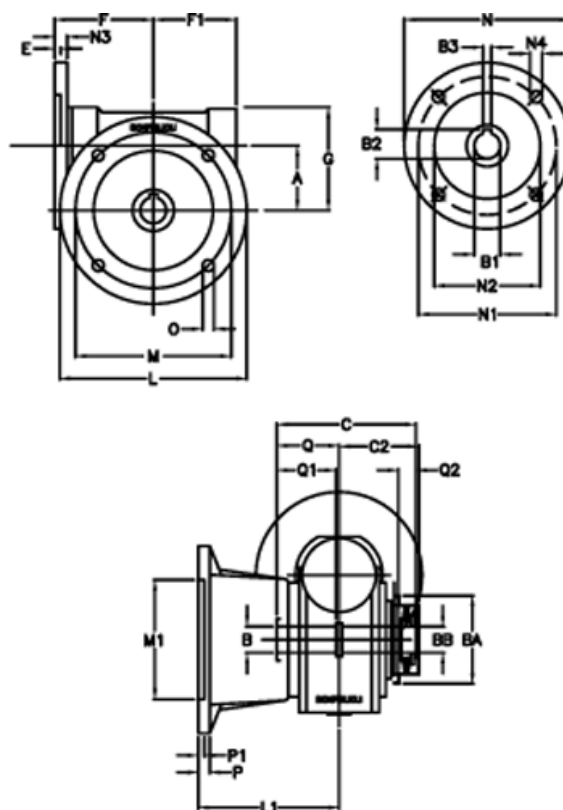

Data Sheet

Article number: 390204901863336

Description: Worm Gear with Torque Limiter
VF 49-L2-FA-18 P80B14

Measures

a = 49.5	C2 = 64	m = 90	P = 12
B = 25	Description = VF 49FA-xx-80B14	M1 = 70	P1 = 10
B1 E7 = 19	E = 3	N = 120	Q = 51.0
B2 = 21.8	F = 70	N1 = 100	Q1 = 41
B3 H9 = 6	F1 = 63	N2 = 80	Q2 = 15
BA = 63	g = 80	N3 = 10.0	
BB H7 = 14	L = 125	N4 = 7.0	
C = 105	L1 = 115	O = 10.5	